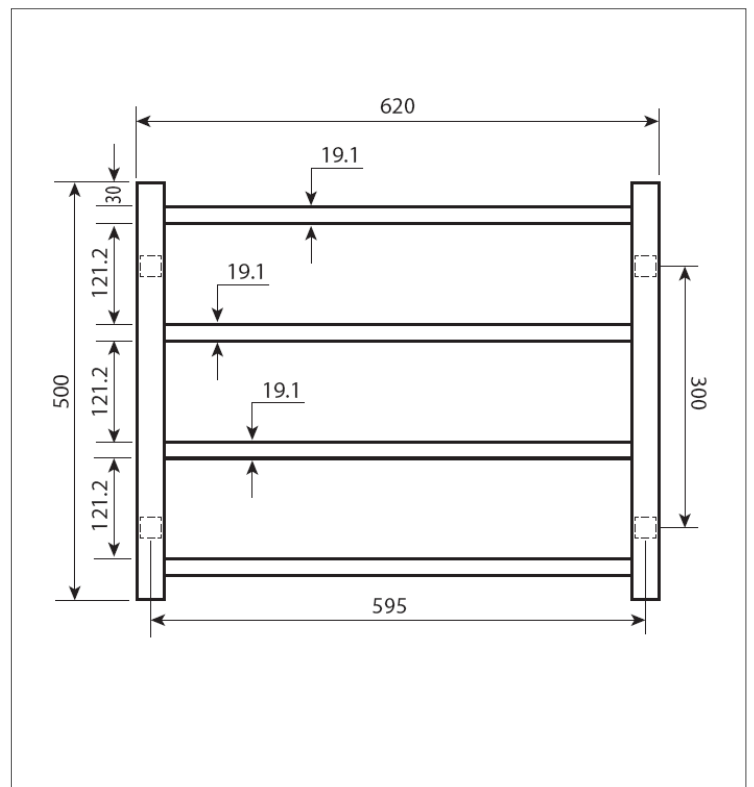

## Forme Square - 4 bar SQUARE

Product code : HTR-TS0402R / HTR-TS0402L

620(w) x 500(h) x 120(d) mm

### Features:

- 4 bars
- Hand polished to a mirror finish
- High grade stainless steel
- Double insulated heating element and Class 1 fully earthed
- Concealed cable kit available on request
- Left and right hand cable options
- Easily installed into new or existing homes

Note: Manufacturing tolerances could cause variances of  $\pm 5$ mm.